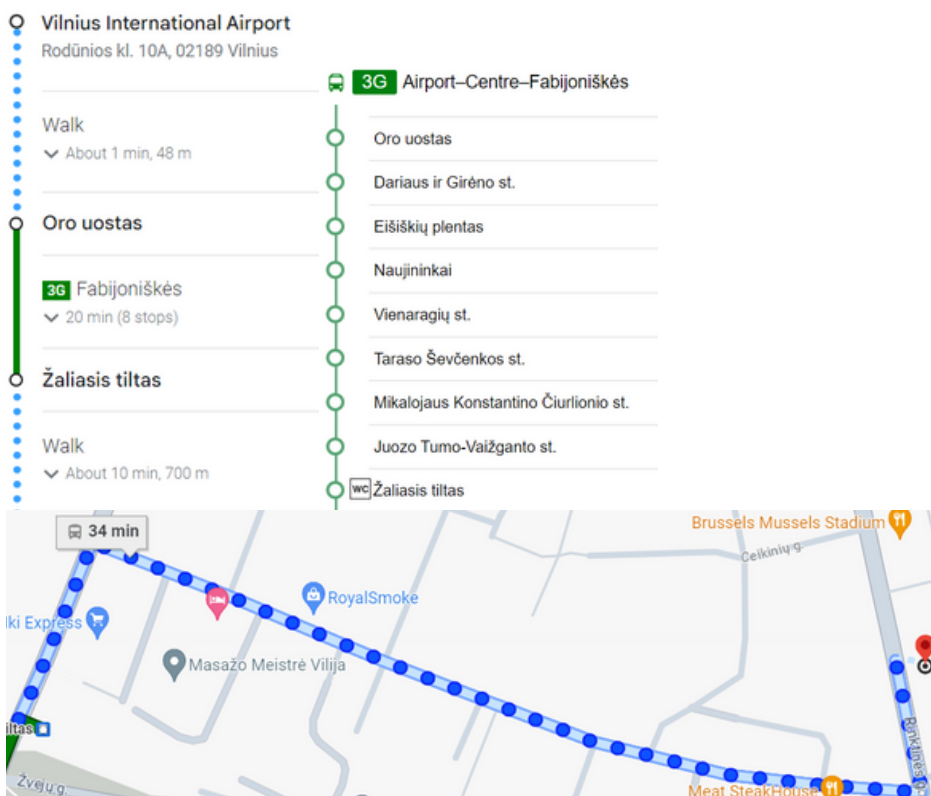

Taking a taxi from the airport to the city centre would charge you 20-30 Eur.

Going by **Bolt** should cost you 10-15 Eur. There is a pick-up spot close to the exit of the airport.

**Vilnius International Airport (VNO)** to/from **Courtyard by Marriott hotel** Rinktinės g. 3, Vilnius

📍 [show in Google Maps](#)

📍 [show in Google Maps](#)

Express bus **3G** runs every 10 minutes.

Find your routes and plan your trip <https://judu.lt/en/> or download the Tرافي app. **Tرافي** 

**Courtyard by Marriott hotel** to **Litexpo** Exhibition and Congress Centre  
 Rinktinės g. 3, Vilnius      Laisvės pr. 5, Vilnius

 [show in Google Maps](#)

 [show in Google Maps](#)

**Courtyard by Marriott Vilnius City Center**  
 Rinktinės g. 3, 09234 Vilnius

Walk  
 About 5 min, 300 m

**Rinktinės st.** **trolleybus No 9** every 10-12 min

**9** Karoliniškės  
 18 min (9 stops)

**Sietyno st.**

change to express bus **2G bus** to Stotis / Station **(must have su LITEXPO)** every 8-10 min

**2G** Stotis (su LITEXPO st.)  
 6 min (4 stops)

**LITEXPO**